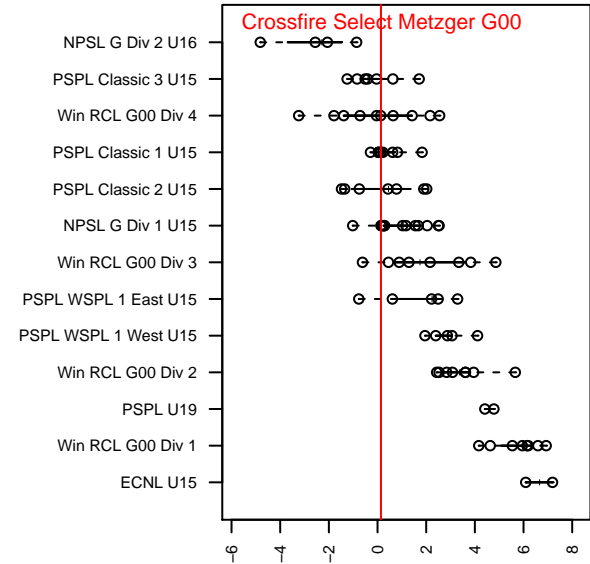

**attack and defense rating
relative to others at age
and all opponents in last 13 months**