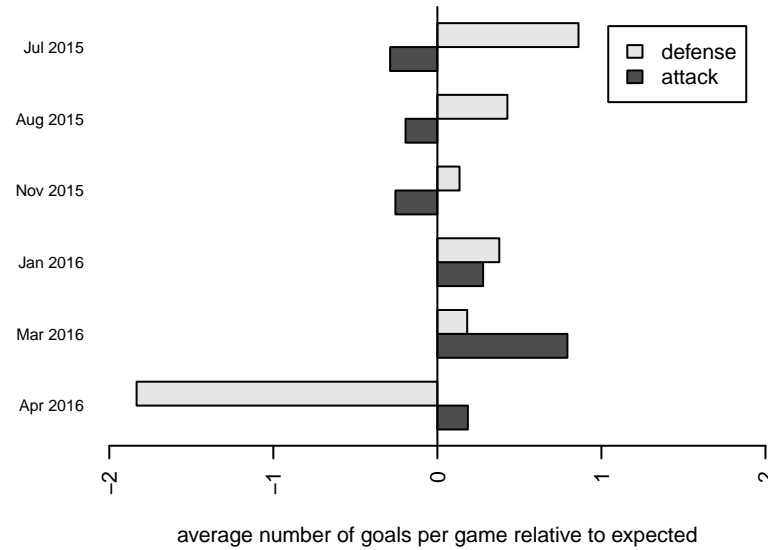

Performance relative to 13 month average