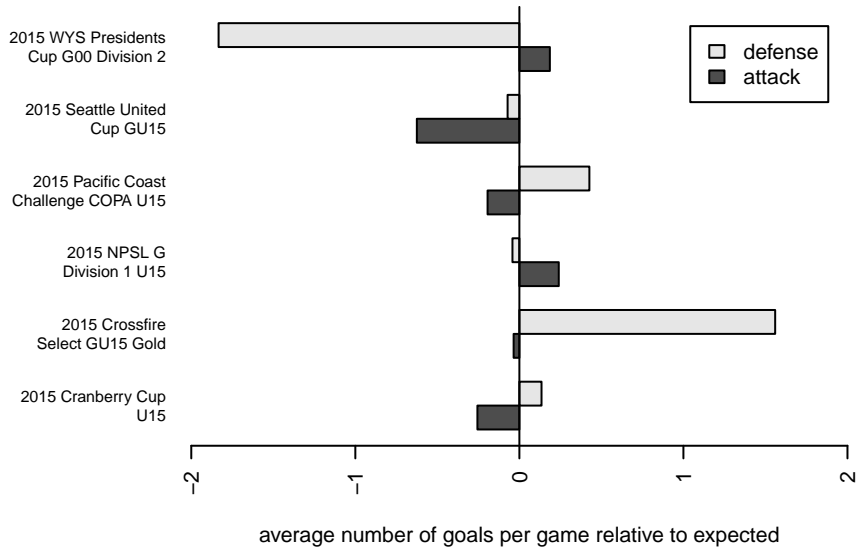

Performance relative to 13 month average