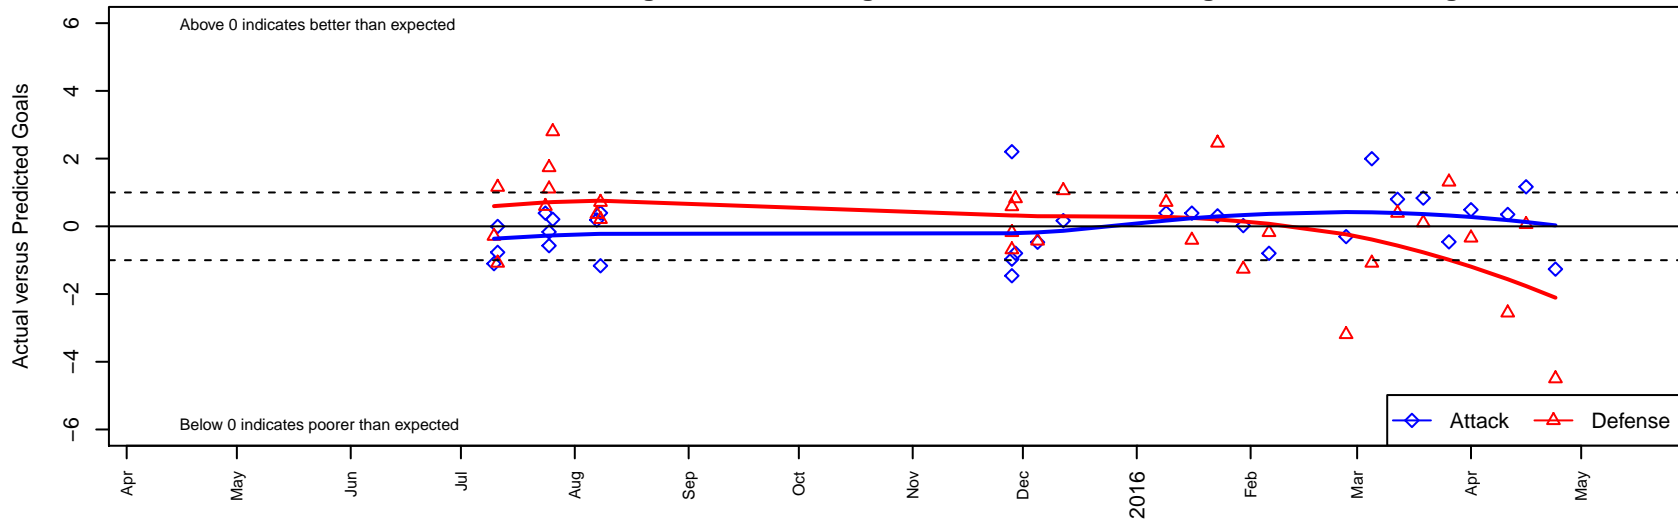

Crossfire Select Metzger G00

Crossfire Select
 Redmond, WA
 G00 total strength=1136
 attack=4.28 defense=2.4
 fall league = NPSL G Div 1 U15
 notes= Explosion

alt names used:
 84 Crossfire Select Metzger G00
 Crossfire Select G00 Metzger
 Crossfire Select Metzger
 Crossfire Select G00 Metzger
 Crossfire Select G00 Metzger
 Crossfire Select G00-Metzger

Crossfire Select Metzger G00
 Dots are actual minus expected GF (blue circles) and GA (red triangles).
 Blue line is smoothed change in attack strength. Red is smoothed change in defense strength.

**attack and defense variance (black dot)
relative to other teams
and top 10 in region**